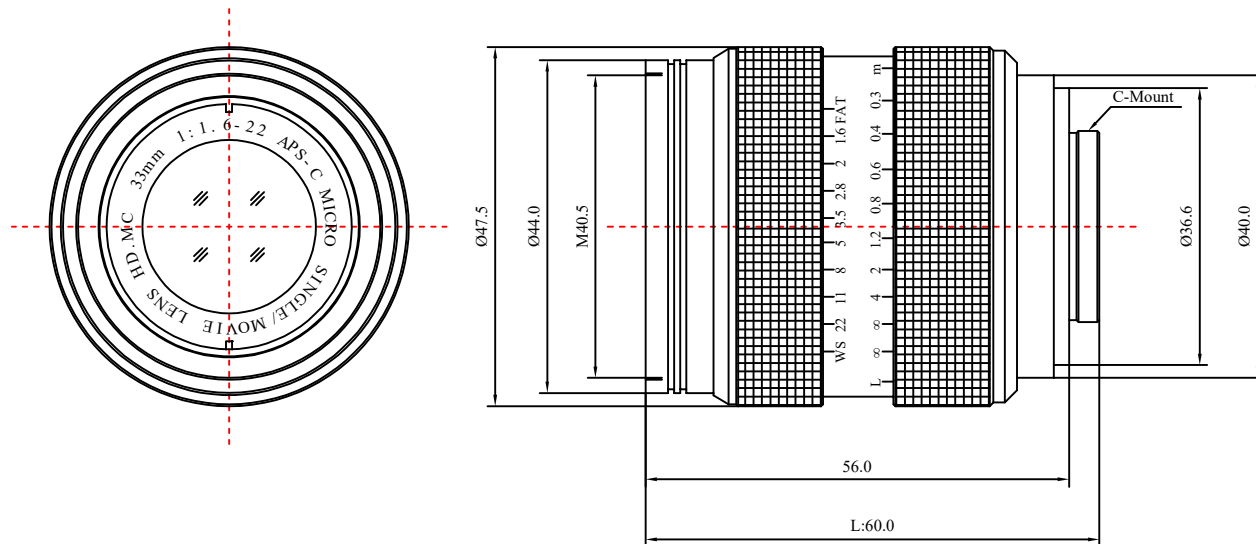

PRODUCT: CH017A

1	Product Name	Mirrorless Camera Lens	
2	Focal Length	33mm	
3	Aperture	F1.6~C	
4	Operation	Iris	Manual
5		Focus	Manual
6		Zoom	Fixed
7	Distortion	TBD	
8	Minimum Object Distance	30cm ~ ∞	
9	Horizontal Angle of View	TBD	
10	Lens Structure	TBD	
11	Coating	MC Multi-Layer Coating	
12	Diaphragm	12 Blades	
13	Image Stabilization	NO	
14	Image Format	2/3"	
15	Color	Black	
16	Hood	Ø44mm	
17	Filter Thread	M40.5	

18	Material	Metal	Scale	Remark	Tolerances	Date	Revised	
19	Mount Type	C		4:1	X	±0.2	2019-08-21	CH017A Rev1.0
20	Application	All Mirrorless Camera	Units	X.0	±0.15	Design	Linda	2017-03-14
21	Dimension	Φ47.5 * L60mm		X.000	±0.001		Checked	Anna
22	Weight	190g	mm	Angle	±0.5°	Approval	Sanmu	2017-06-15