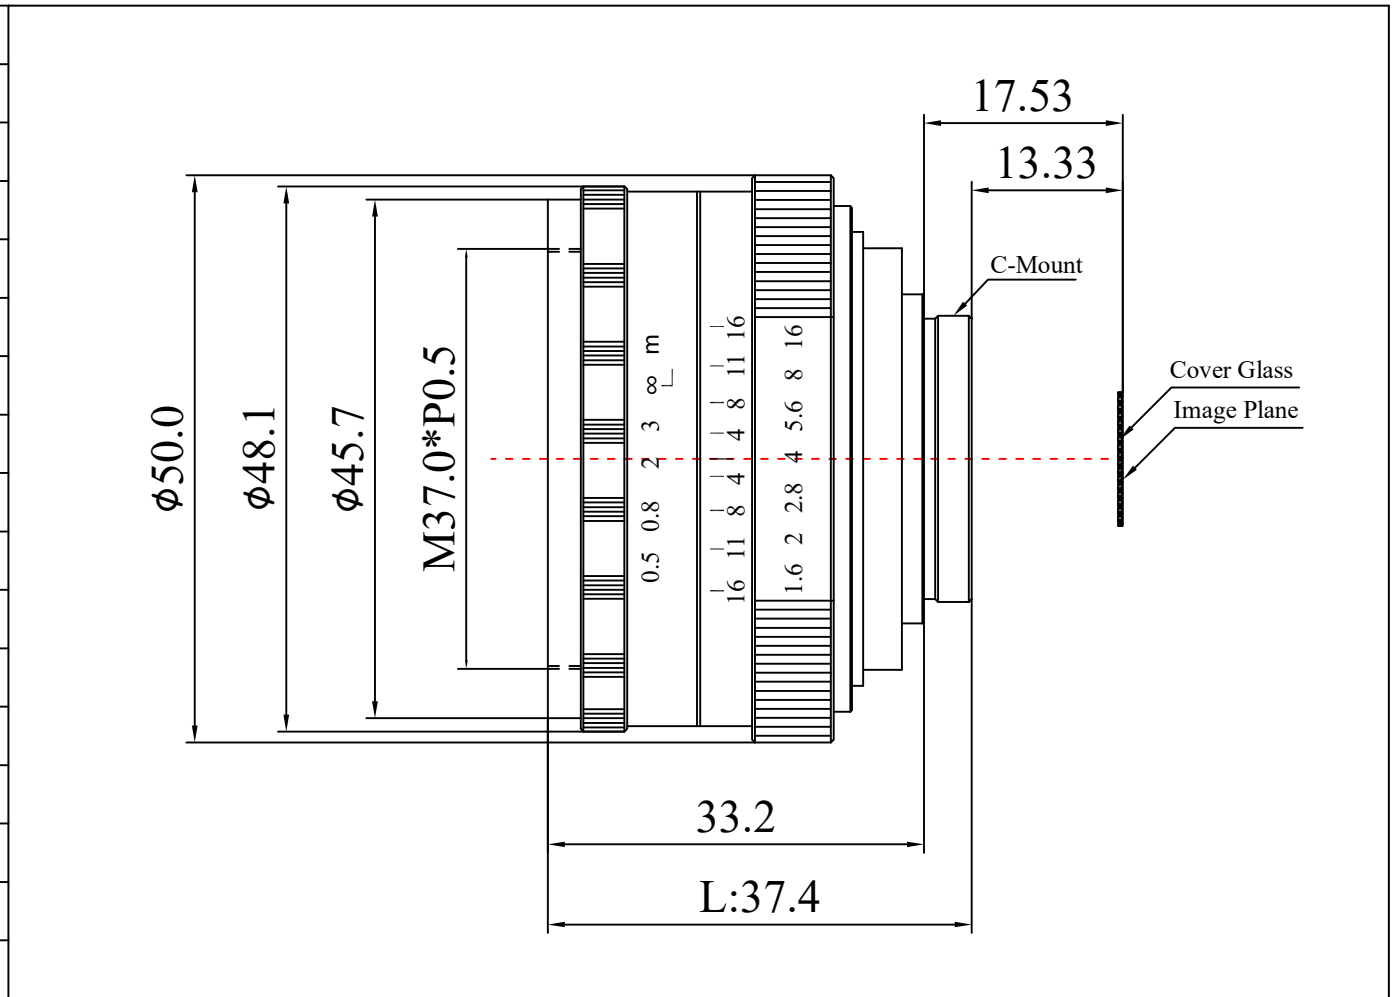

1	Product Name	Mirrorless Camera Lens	
2	Focal Length	35mm	
3	Aperture	F1.6~F16	
4	Operation	Iris	Manual
		Focus	Manual
		Zoom	Fixed
7	Distortion	<5%	
8	Minimum Object Distance	30cm ~ ∞	
9	Horizontal Angle of View	18°	
10	Lens Structure	4G4E	
11	Coating	MC Multi-Layer coating	
12	Diaphragm	12 Blades	
13	Image Stabilization	NO	
14	Image Format	2/3"	
15	Color	Red	
16	Hood	37mm	
17	Filter Thread	M37	

18	Material	Metal
19	Mount Type	C
20	Application	All Mirrorless Camera
21	Dimension	Φ37.4 * L50mm
22	Weight	109g

Scale	Remark	Tolerances	Date	Revised	
4:1	X	±0.2	2019-08-21	CH015D Rev1.0	
	X.0	±0.15			
Units	X.00	±0.10	Design	Linda	2017-03-14
	X.000	±0.001	Checked	Anna	2017-04-26
mm	Angle	±0.5°	Approval	Sanmu	2017-06-15

**NO: CH015D**

3D Angle Projection