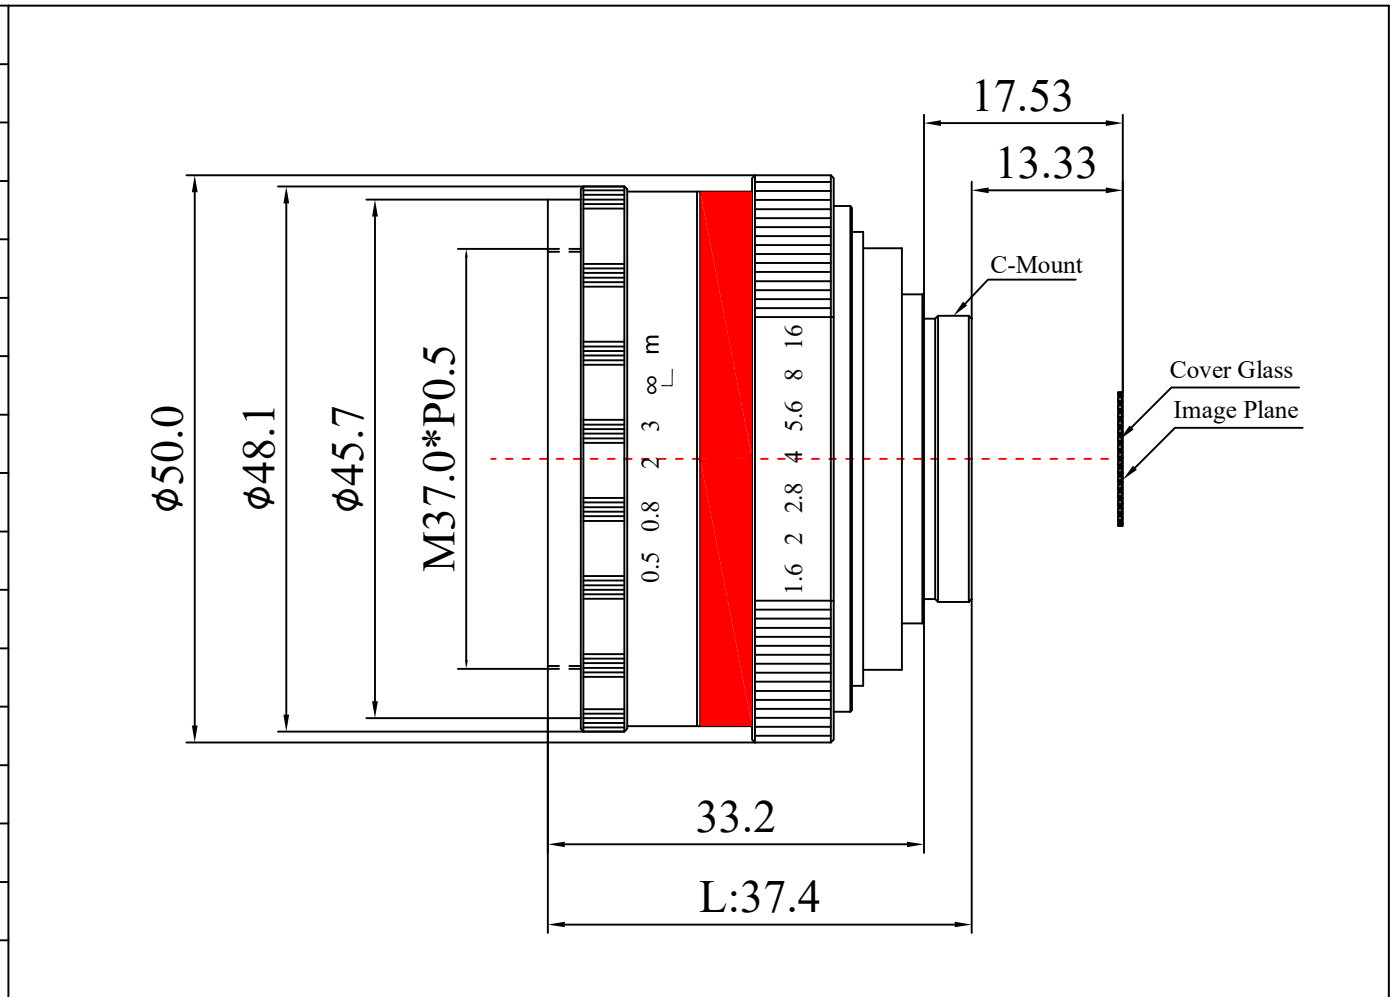

1	Product Name	Mirrorless Camera Lens	
2	Focal Length	35mm	
3	Aperture	F1.6~F16	
4	Operation	Iris	Manual
		Focus	Manual
		Zoom	Fixed
7	Distortion	<5%	
8	Minimum Object Distance	30cm ~ ∞	
9	Horizontal Angle of View	18°	
10	Lens Structure	4G4E	
11	Coating	MC Multi-Layer coating	
12	Diaphragm	12 Blades	
13	Image Stabilization	NO	
14	Image Format	2/3"	
15	Color	Silvery	
16	Hood	37mm	
17	Filter Thread	M37	

18	Material	Metal
19	Mount Type	C
20	Application	All Mirrorless Camera
21	Dimension	Φ37.4 * L50mm
22	Weight	109g

Scale	Remark	Tolerances	Date	Revised	
4:1	X	±0.2	2019-08-21	CH015C Rev1.0	
	X.0	±0.15			
Units	X.00	±0.10	Design	Linda	2017-03-14
	X.000	±0.001	Checked	Anna	2017-04-26
mm	Angle	±0.5°	Approval	Sanmu	2017-06-15

NO: CH015C

3D Angle Projection