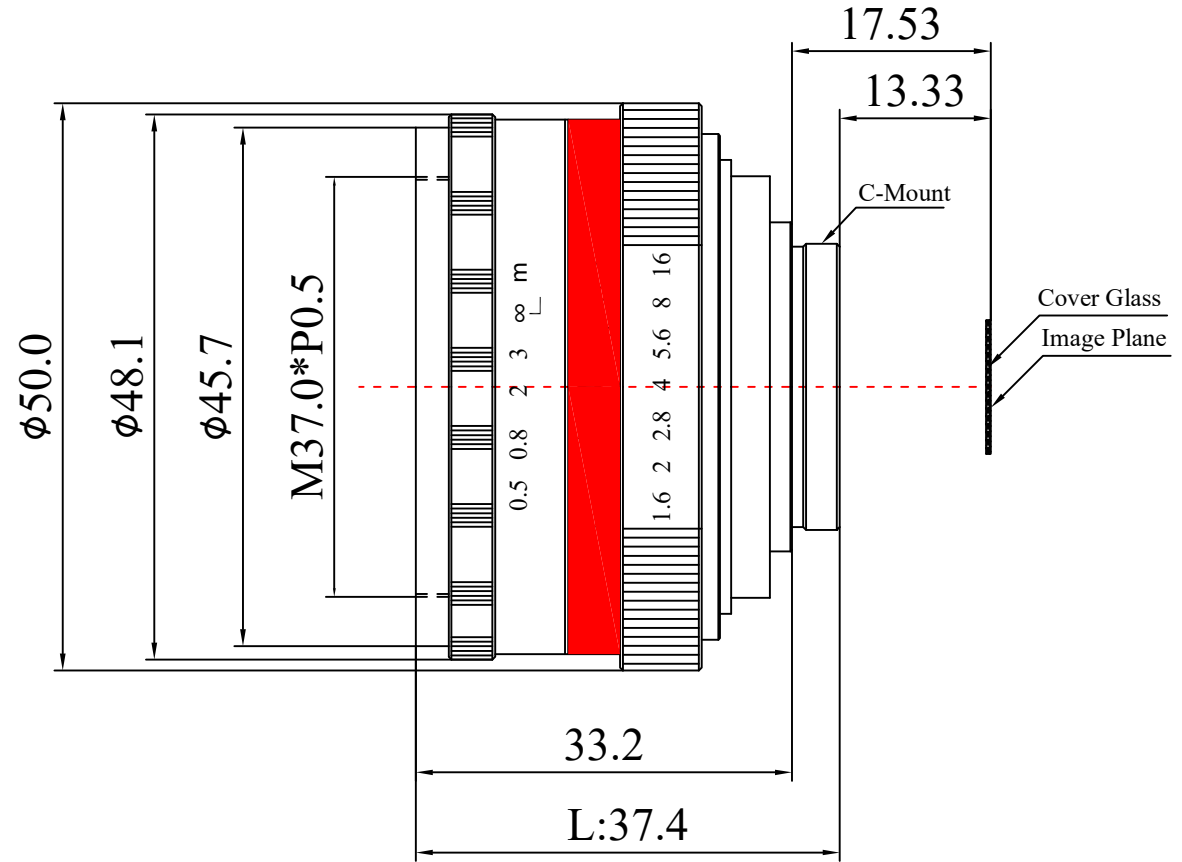

1	Product Name	Mirrorless Camera Lens	
2	Focal Length	35mm	
3	Aperture	F1.6~F16	
4	Operation	Iris	Manual
		Focus	Manual
		Zoom	Fixed
7	Distortion	<5%	
8	Minimum Object Distance	30cm ~ ∞	
9	Horizontal Angle of View	18°	
10	Lens Structure	4G4E	
11	Coating	365~1100nm	
12	Diaphragm	12 Blades	
13	Image Stabilization	NO	
14	Image Format	2/3"	
15	Color	Black	
16	Hood	37mm	
17	Filter Thread	M37	

18	Material	Metal
19	Mount Type	C
20	Application	All Mirrorless Camera
21	Dimension	Φ37.4 * L50mm
22	Weight	109g

Scale	Remark	Tolerances	Date	Revised	
4:1	X	±0.2	2019-08-21	CH013E Rev1.0	
	X.0	±0.15			
Units	X.00	±0.10	Design	Linda	2017-03-14
	X.000	±0.001	Checked	Anna	2017-04-26
mm	Angle	±0.5°	Approval	Sanmu	2017-06-15

NO: CH013E

3D Angle Projection