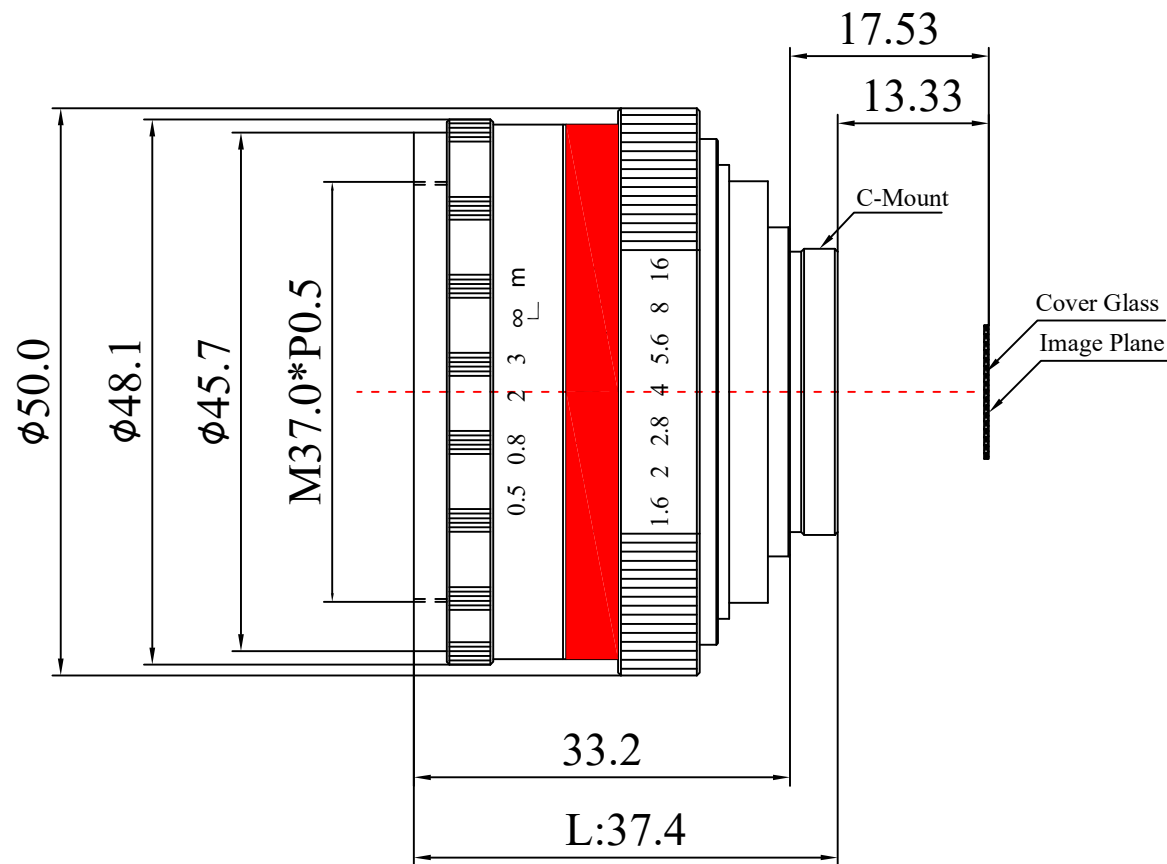

1	Product Name	Mirrorless Camera Lens	
2	Focal Length	35mm	
3	Aperture	F1.6~F16	
4	Operation	Iris	Manual
		Focus	Manual
		Zoom	Fixed
7	Distortion	<5%	
8	Minimum Object Distance	30cm ~ ∞	
9	Horizontal Angle of View	18°	
10	Lens Structure	4G4E	
11	Coating	No Coating	
12	Diaphragm	12 Blades	
13	Image Stabilization	NO	
14	Image Format	2/3"	
15	Color	Black	
16	Hood	37mm	
17	Filter Thread	M37	

18	Material	Metal
19	Mount Type	C
20	Application	All Mirrorless Camera
21	Dimension	Φ37.4 * L50mm
22	Weight	109g

Scale	Remark	Tolerances	Date	Revised	
4:1	X	±0.2	2019-08-21	CH013D Rev1.0	
	X.0	±0.15			
Units	X.00	±0.10	Design	Linda	2017-03-14
	X.000	±0.001	Checked	Anna	2017-04-26
mm	Angle	±0.5°	Approval	Sanmu	2017-06-15

NO: CH013D

3D Angle Projection