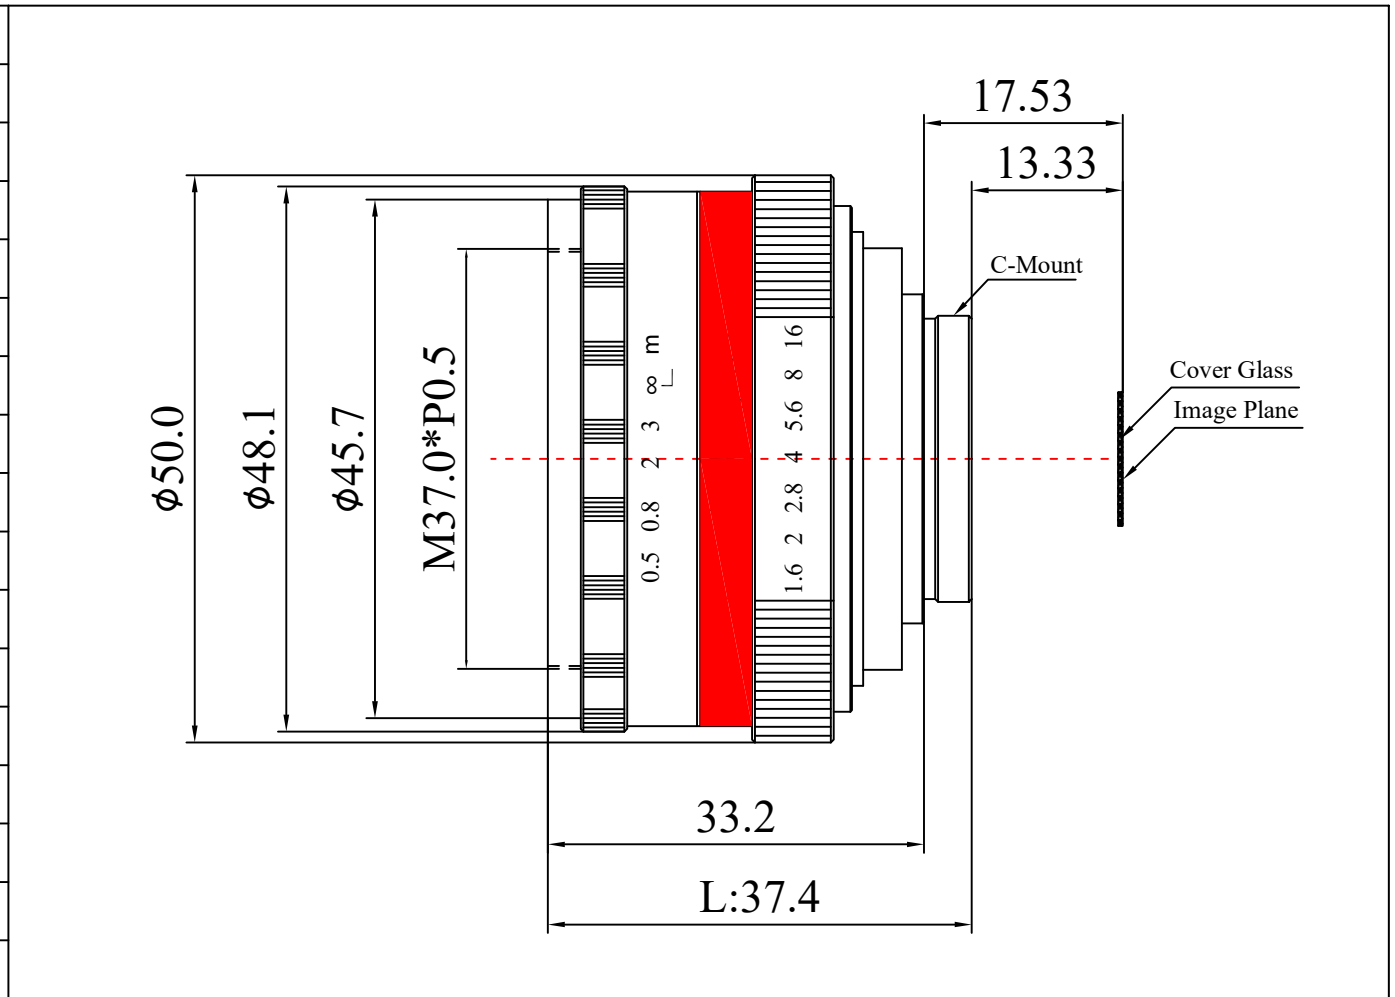

1	Product Name	Mirrorless Camera Lens	
2	Focal Length	35mm	
3	Aperture	F1.6~F16	
4	Operation	Iris	Manual
		Focus	Manual
		Zoom	Fixed
5	Distortion	<5%	
6	Minimum Object Distance	30cm ~ ∞	
7	Horizontal Angle of View	18°	
8	Lens Structure	4G4E	
9	Coating	MC Multi-Layer coating	
10	Diaphragm	12 Blades	
11	Image Stabilization	NO	
12	Image Format	2/3"	
13	Color	Black	
14	Hood	37mm	
15	Filter Thread	M37	

16	Material	Metal
17	Mount Type	C
18	Application	All Mirrorless Camera
19	Dimension	Φ37.4 * L50mm
20	Weight	109g

Scale	Remark	Tolerances	Date	Revised	
4:1	X	±0.2	2019-08-21	CH013C Rev1.0	
	X.0	±0.15			
Units	X.00	±0.10	Design	Linda	2017-03-14
	X.000	±0.001	Checked	Anna	2017-04-26
mm	Angle	±0.5°	Approval	Sanmu	2017-06-15

NO: CH013C

3D Angle Projection